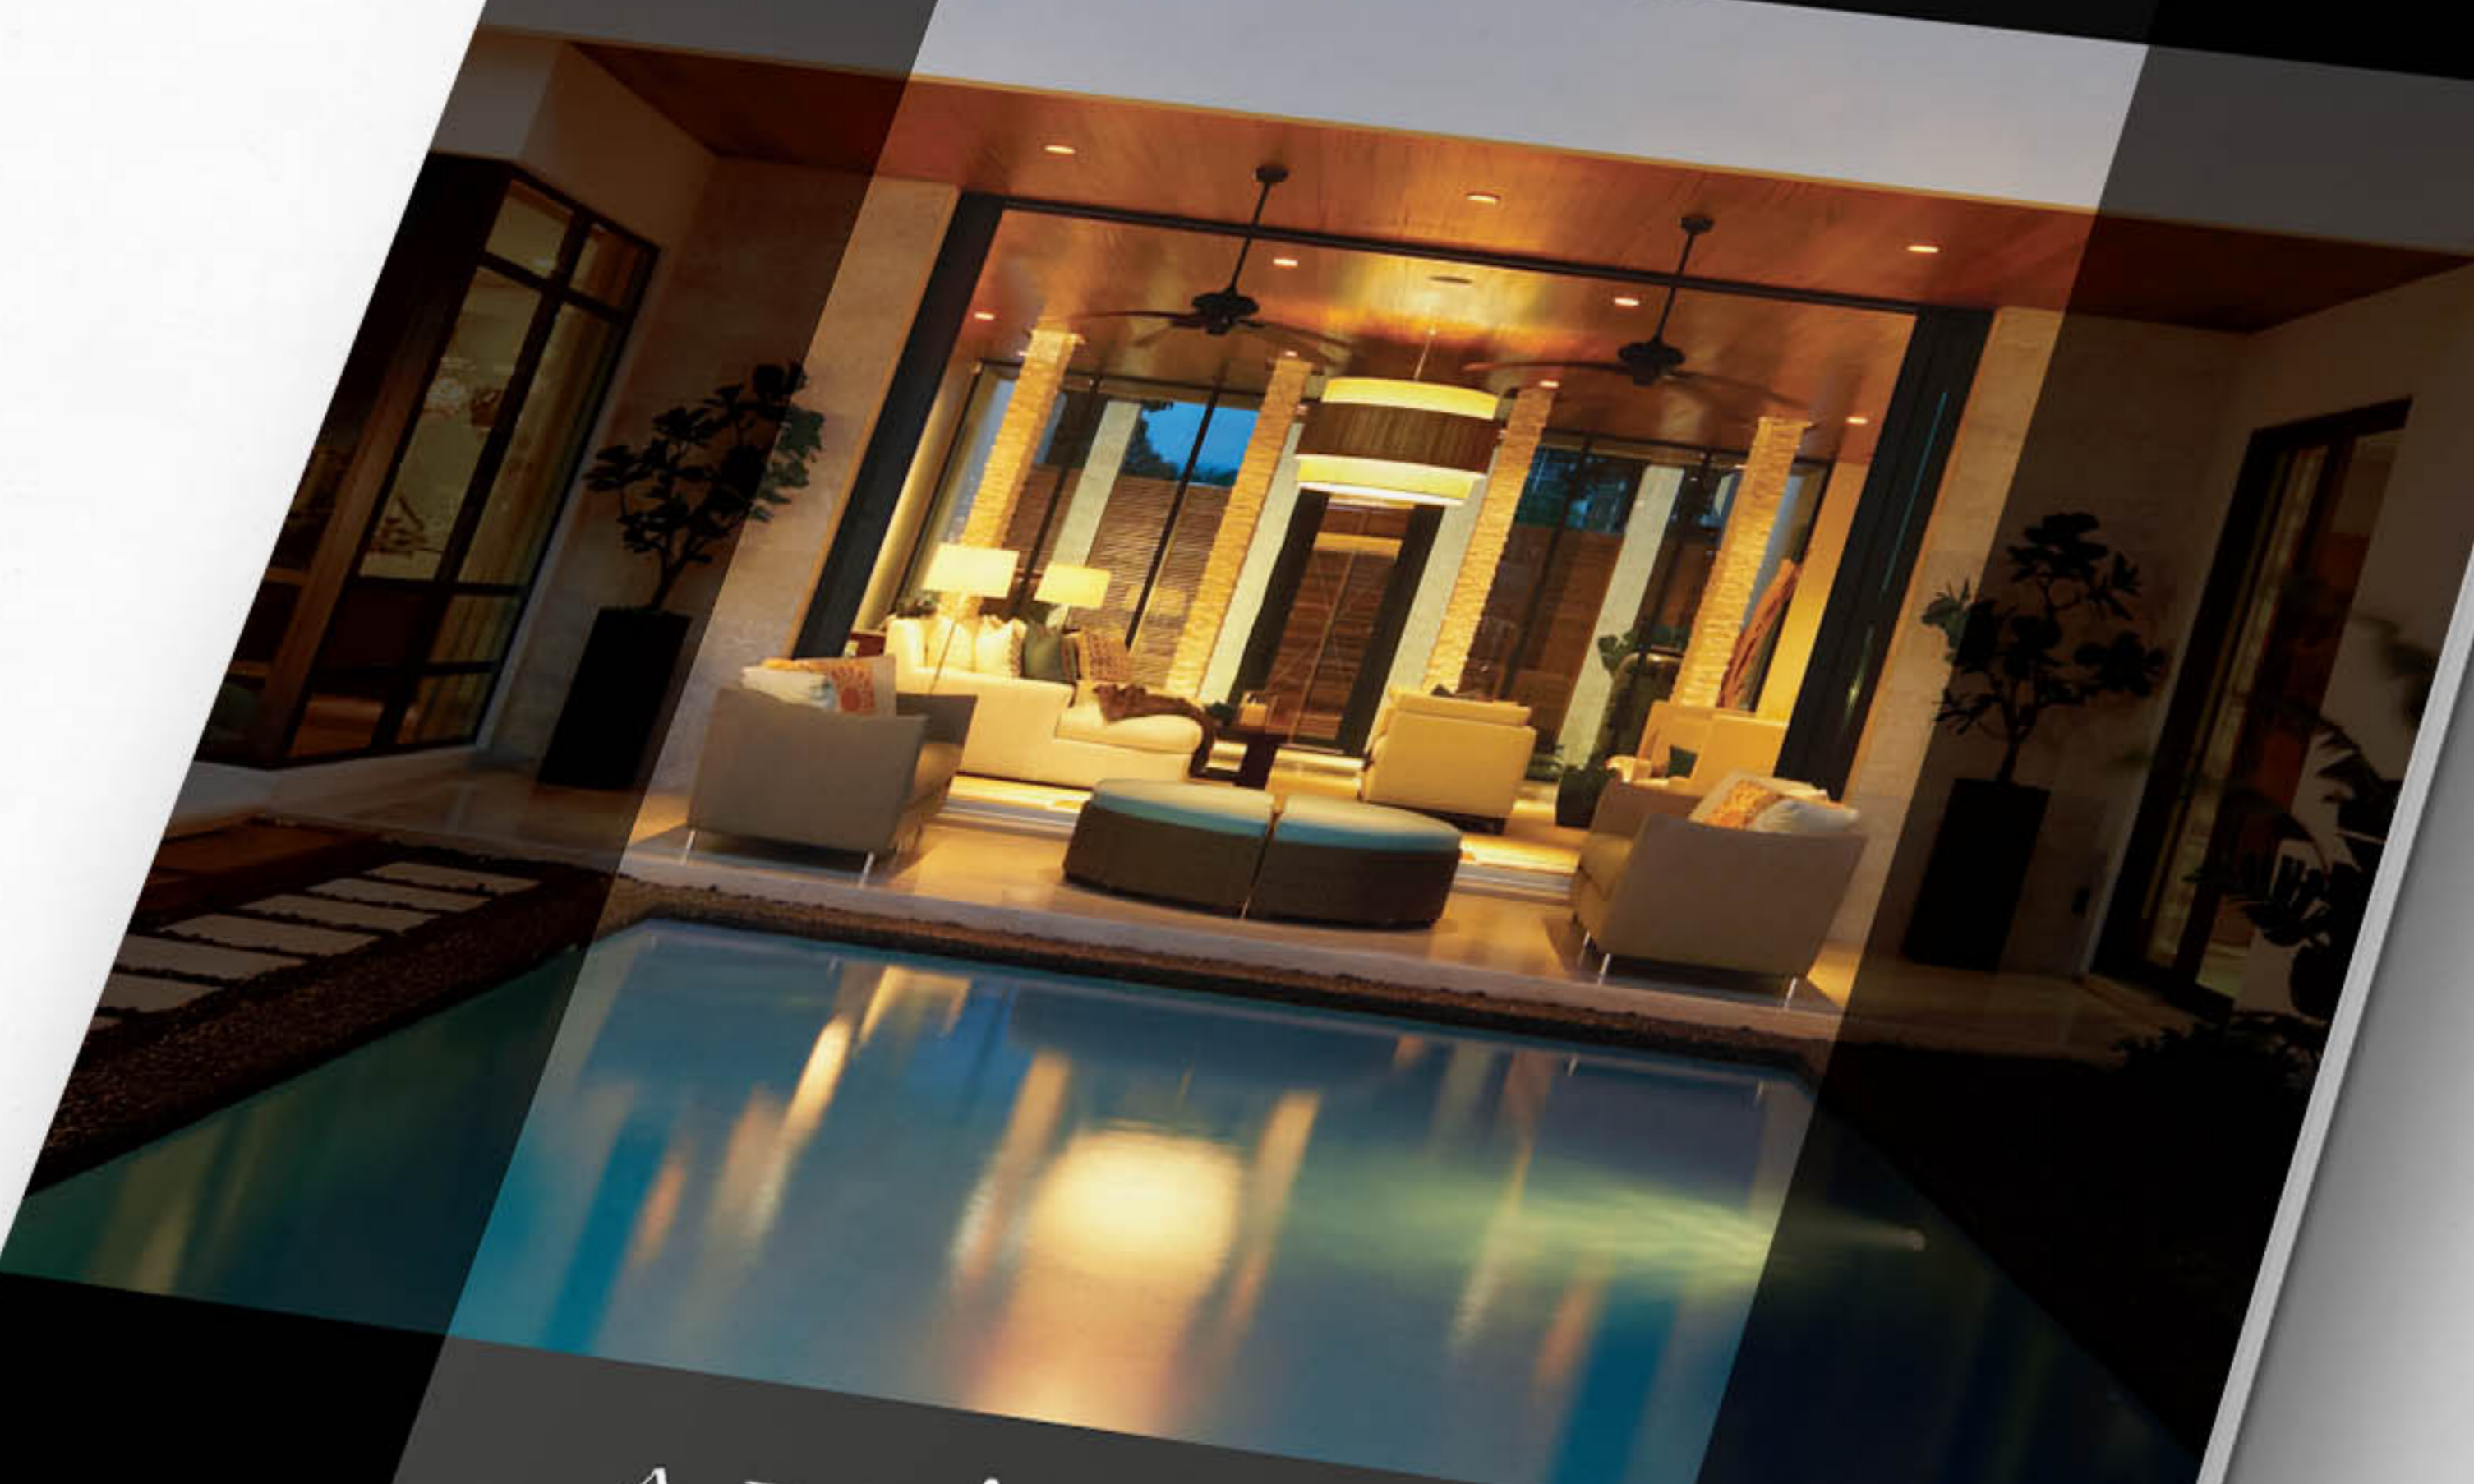

COMPOSED

AFFINITI
architects

CREATING LEGACY ARCHITECTURE FOR GENERATIONS

affinitiarchitects.com

561.750.0445

#AA0002340