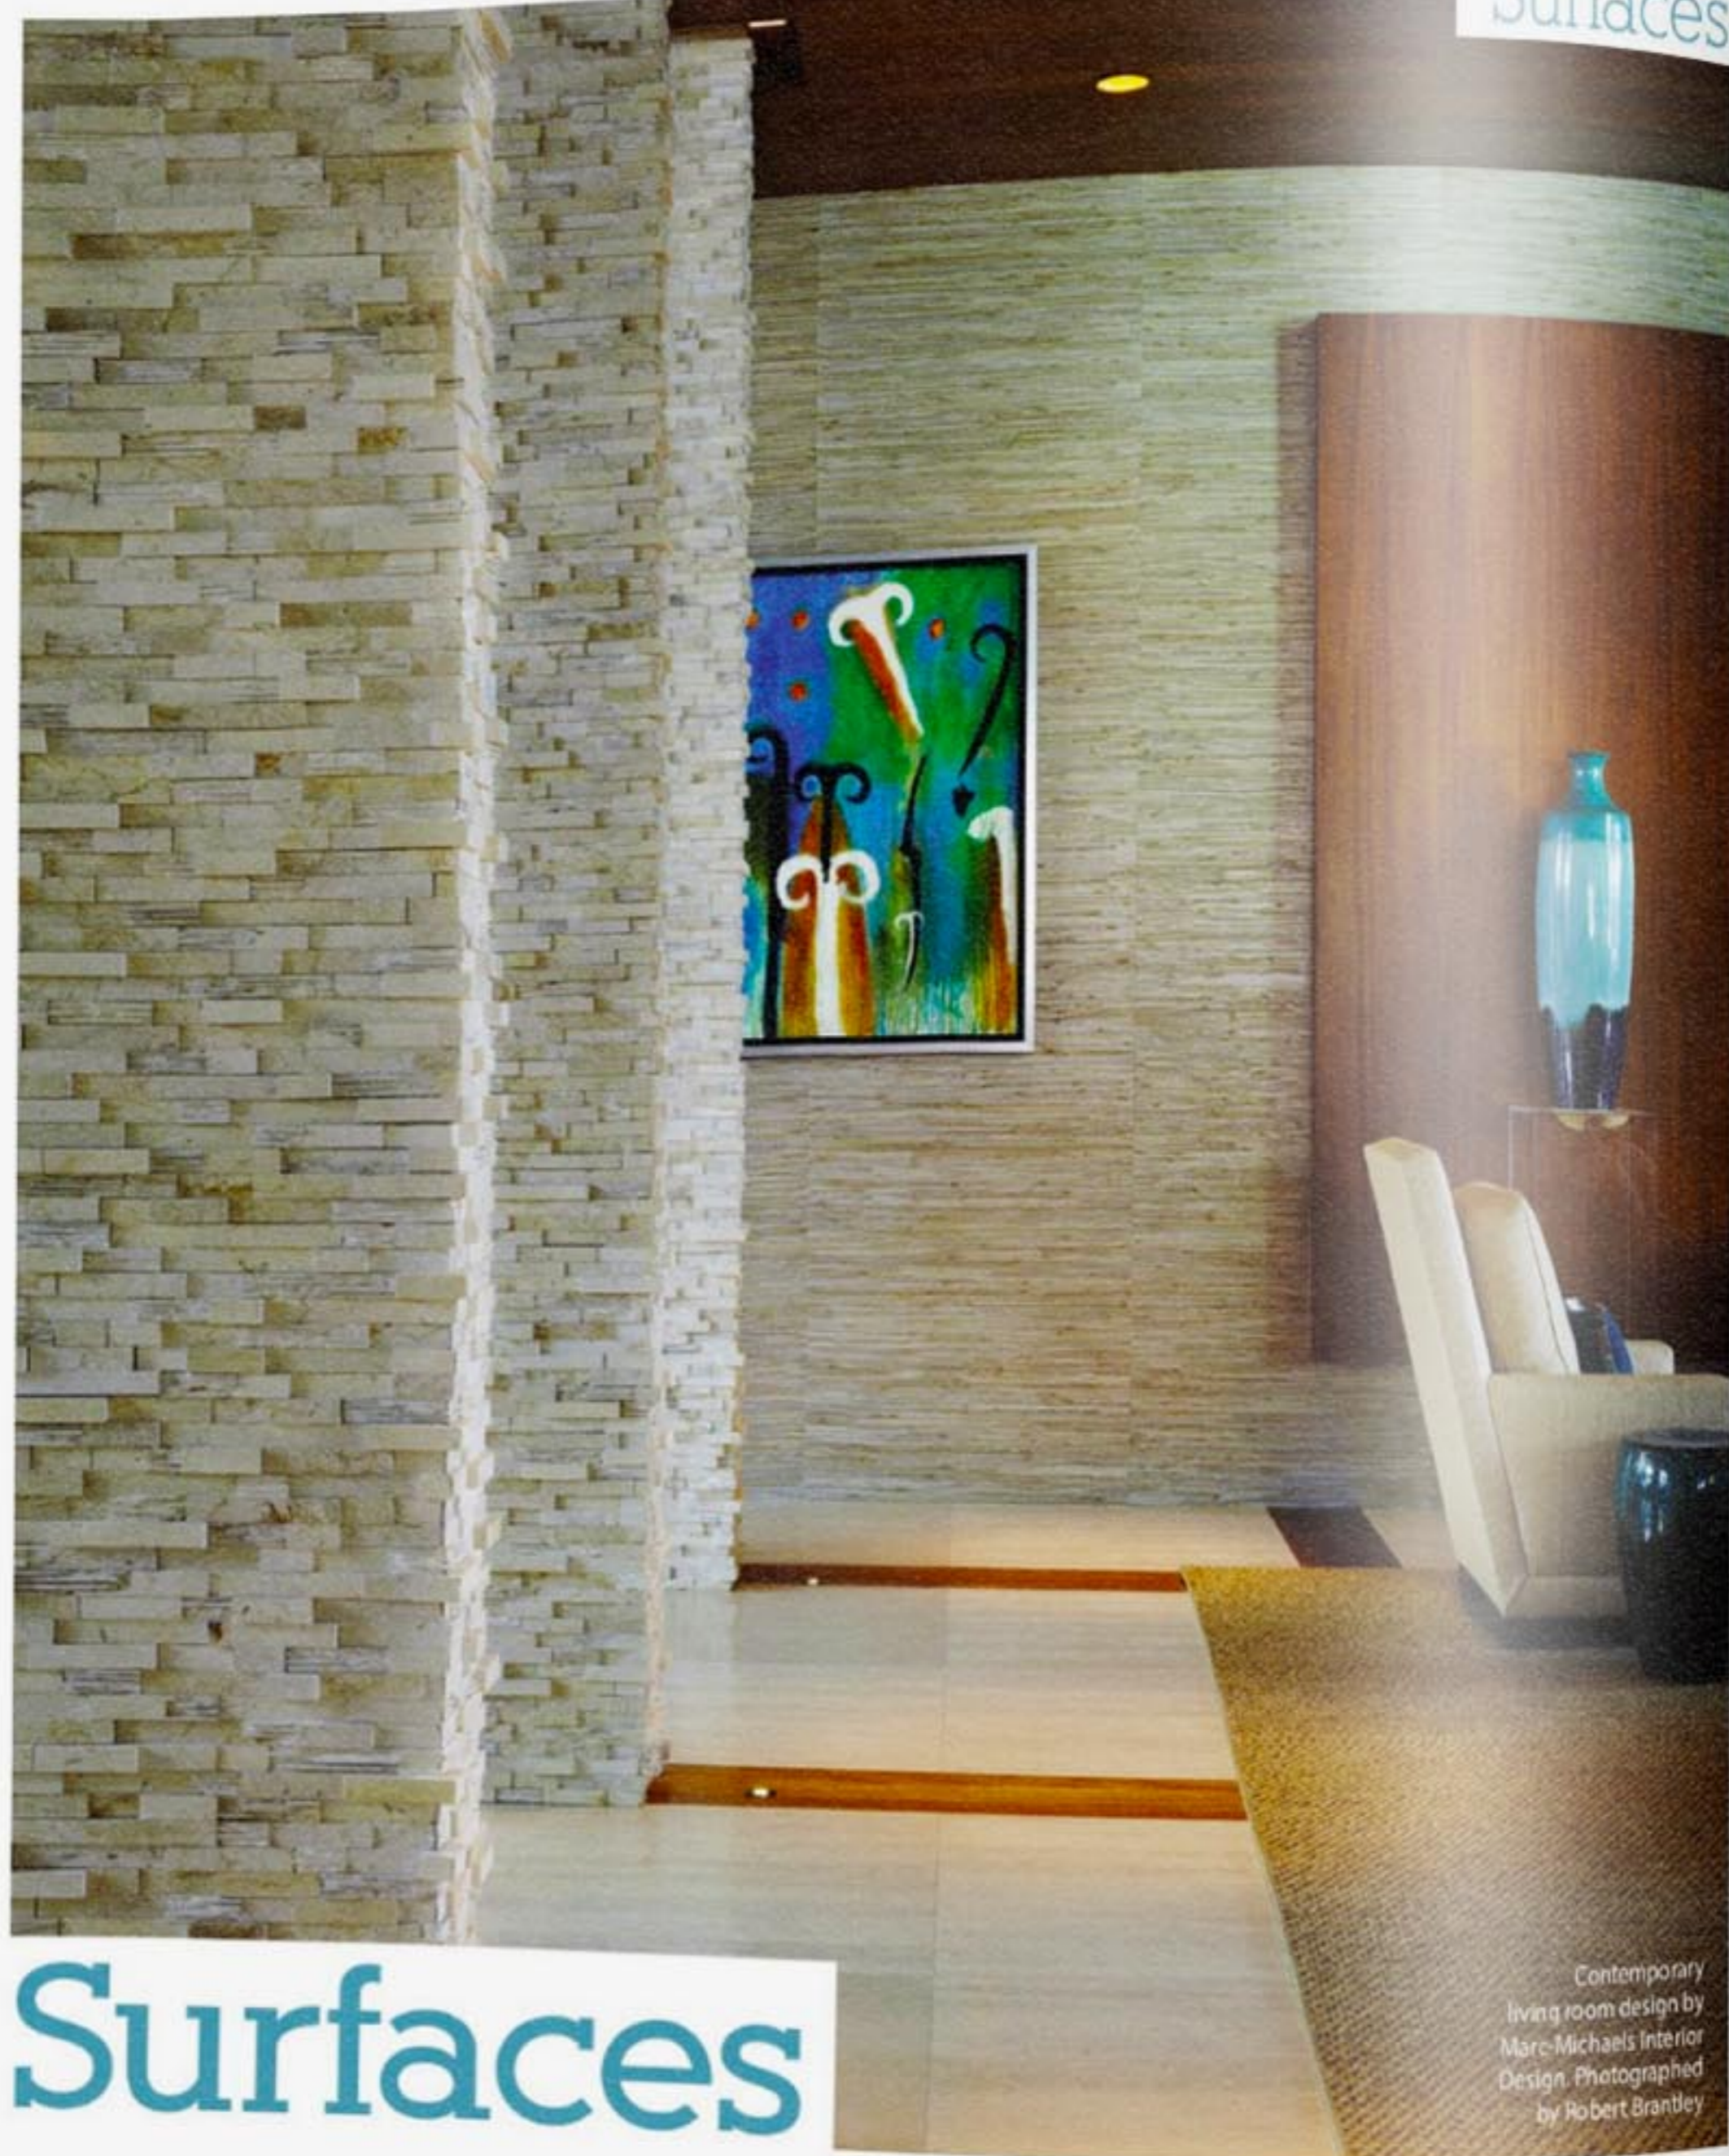

A Gulfstream Media Group Publication

VOLUME 16/NUMBER 3
\$4.95

Boca Design

AND ARCHITECTURAL REVIEW

THE SUMMER
ISSUE

Surfaces

Contemporary living room design by Marc Michaels Interior Design. Photographed by Robert Brantley

ABOUT FACE

Surface finishes have moved beyond traditional use to be applied in surprising spaces. Wall tile and modern mosaic stone in living spaces, rich wooden ceilings, sleek quartz countertops, artful tile installations and oversized wallpaper designs are just a few of the refreshing applications we see that convey a new approach to contemporary style using traditional materials.