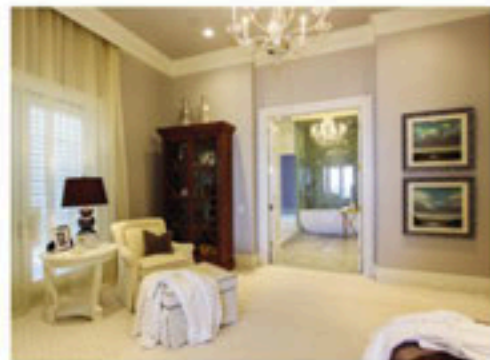

CREATIVE INSPIRATION

Create a master bath with a light feminine side for her and a handsome side for him.

DESIGN INNOVATION

As you enter her master bath, you are greeted with a monumental glass shower, freestanding porcelain tub, and white crystal chandelier with traditional-styled millwork. The shower is made of slabs of marble stone that begin at the floor, and continue up the wall and onto the ceiling.