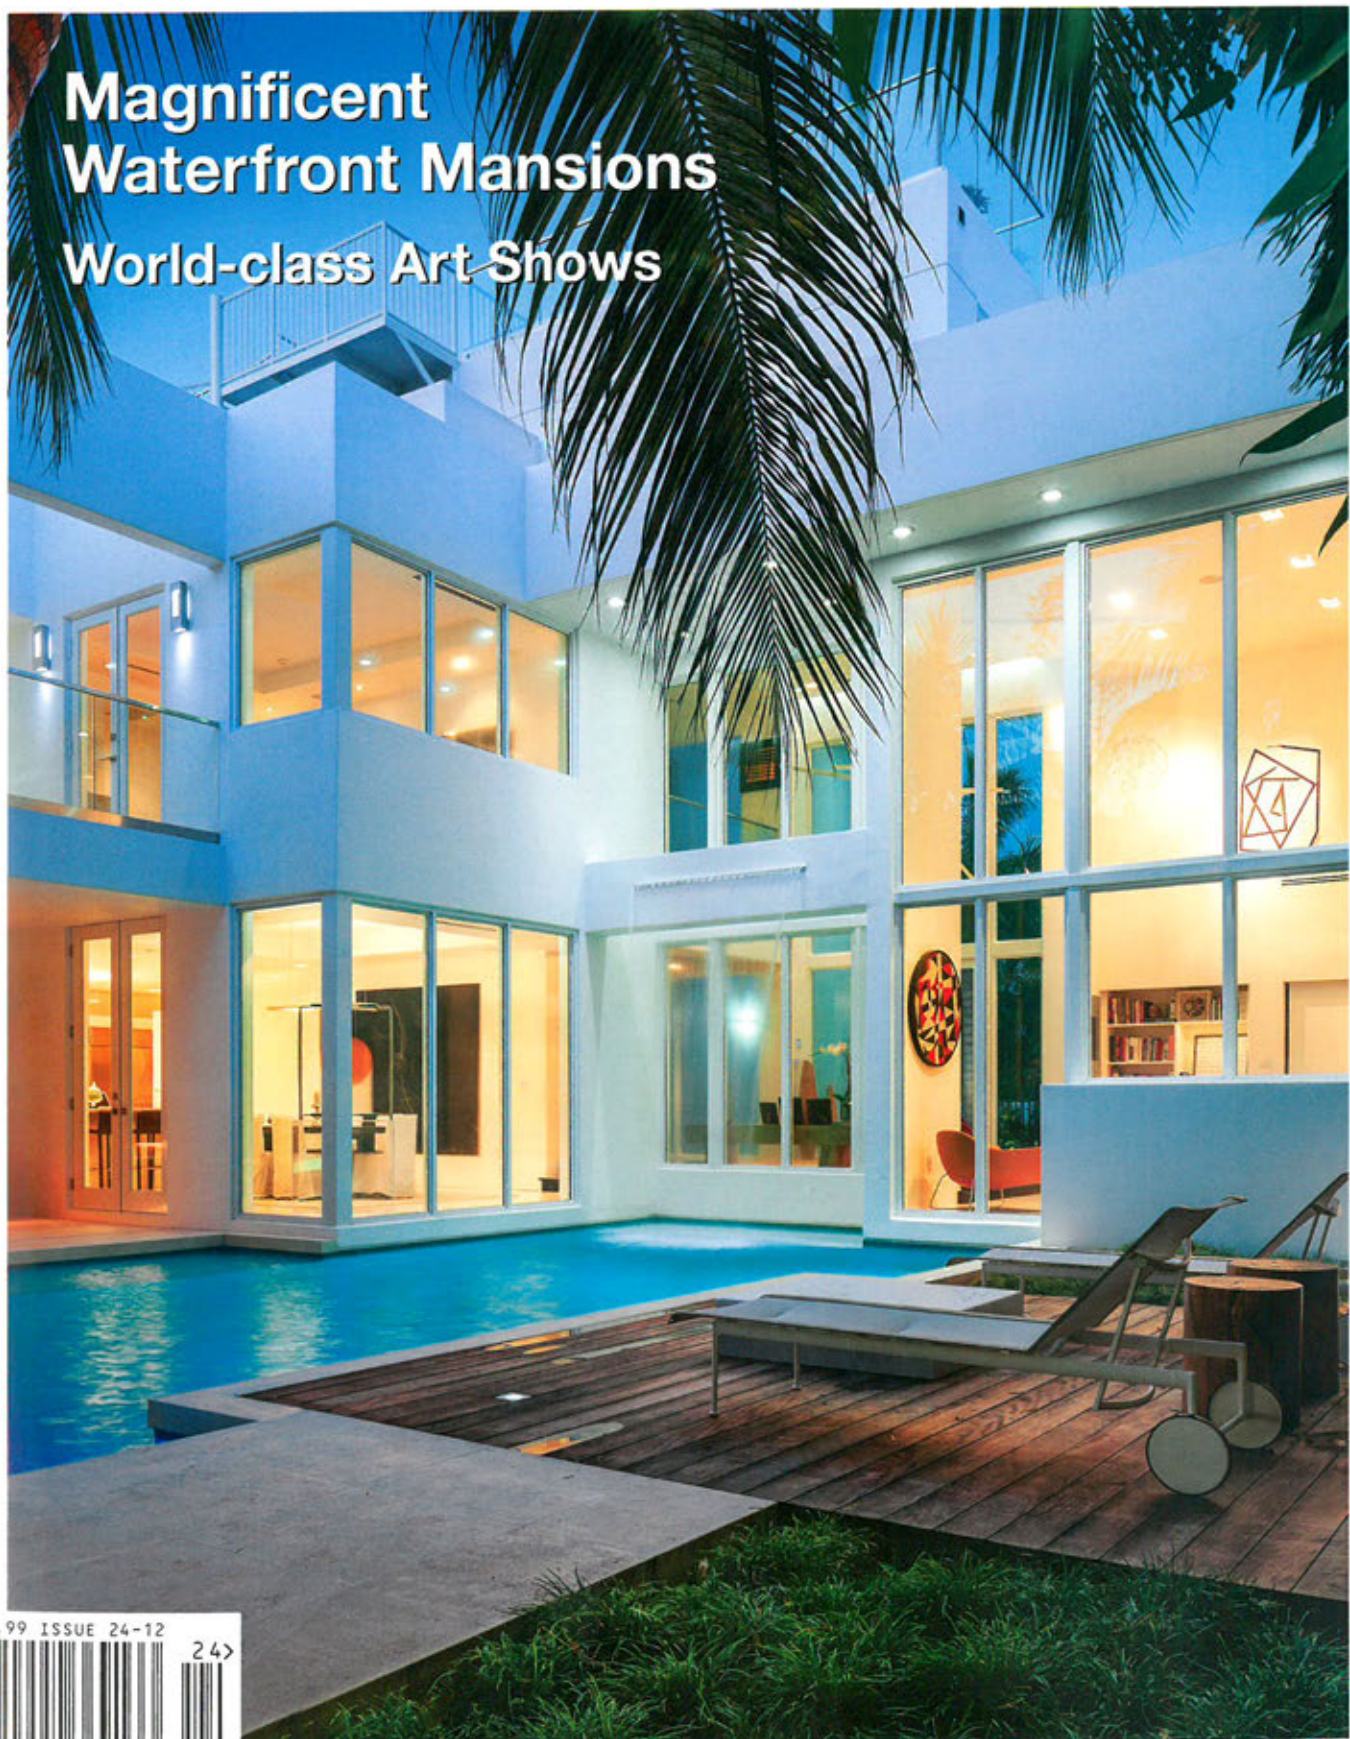

FLORIDA DESIGN

Magnificent
Waterfront Mansions
World-class Art Shows

\$6.99 ISSUE 24-12

24>

0 70992 36913 3

DISPLAY UNTIL 04.02.13

AFFINITI
architects

CREATING LEGACY
ARCHITECTURE FOR
GENERATIONS